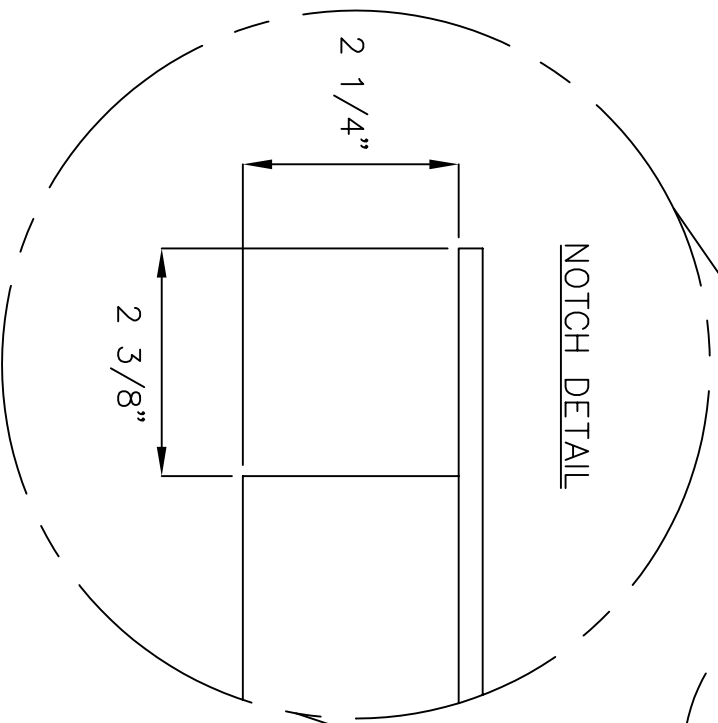

DETAIL BTS-1

DETAIL BTE-1

PROJECT

BASE TRAY
PARTS DETAIL

ORG. DWG. DATE

SHEET #

SCALE

FILE NAME